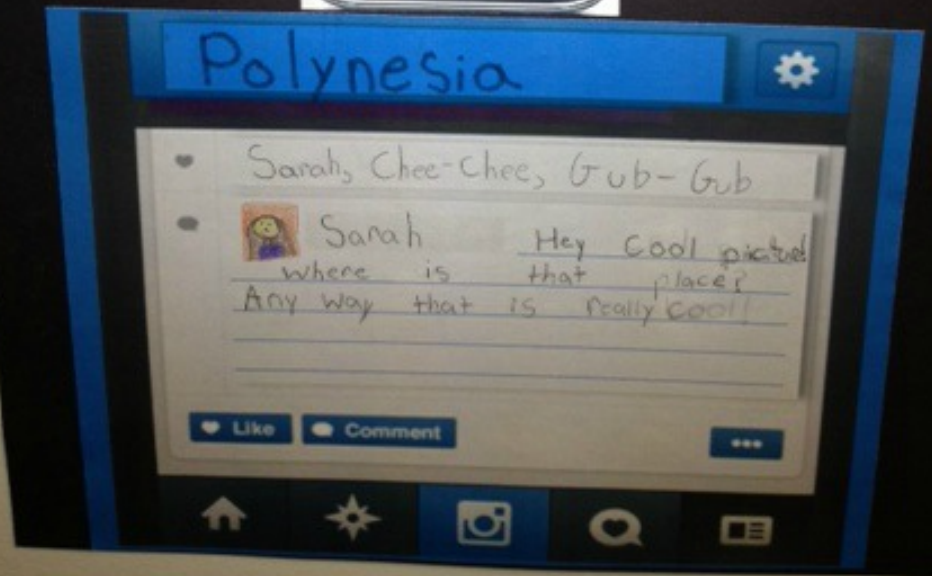

User: Polynesia
(character's profile)

Creative Character Study

VISUALIZE
CONNECT
INTERACT

COLLABORATE
INFER
CREATE